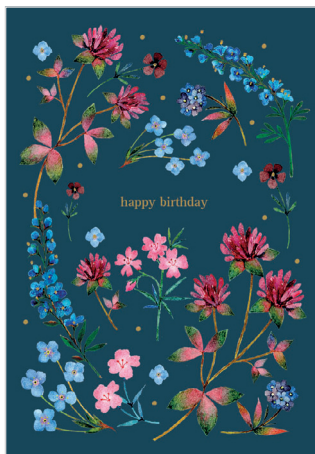

A detailed botanical illustration of a meadow and seashore scene. The background is a light blue sky. In the foreground, there are several pink daisy-like flowers with dark brown centers, some with bees on them. To the right, there are blue forget-me-nots and other small blue flowers. A purple seashell is visible near the top center. A blue butterfly is also present. The title 'Meadow & Seashore' is written in a light brown, serif font, arching over the top of the illustration.

- Blank inside
- Card size: 97 x 141mm
- Price code: C/II
- RRP: £2.25

- Eight designs
- Emboss or gold foil finishes
- White envelopes
- Plastic-free with sticker seal

77794

77798

77802

77800

77796

77801