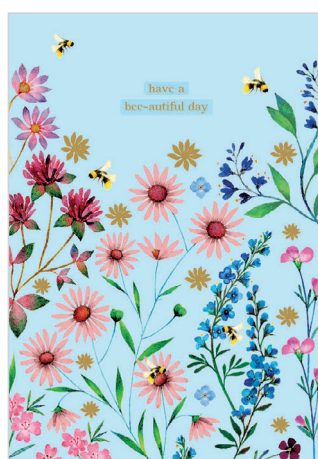

A detailed botanical illustration of a meadow and seashore scene. The background is a light blue sky. In the foreground, there are several pink daisy-like flowers with dark brown centers, some with bees on them. To the right, there are blue forget-me-nots and other small blue flowers. A purple seashell is visible near the top center. A blue butterfly is also present. The title 'Meadow & Seashore' is written in a light brown, serif font, arching over the top of the illustration.

- Blank inside
- Card size: 97 x 141mm
- Price code: C/II
- RRP: £2.25

- Eight designs
- Emboss or gold foil finishes
- White envelopes
- Plastic-free with sticker seal

77794

77798

77802

77800

77796

77801